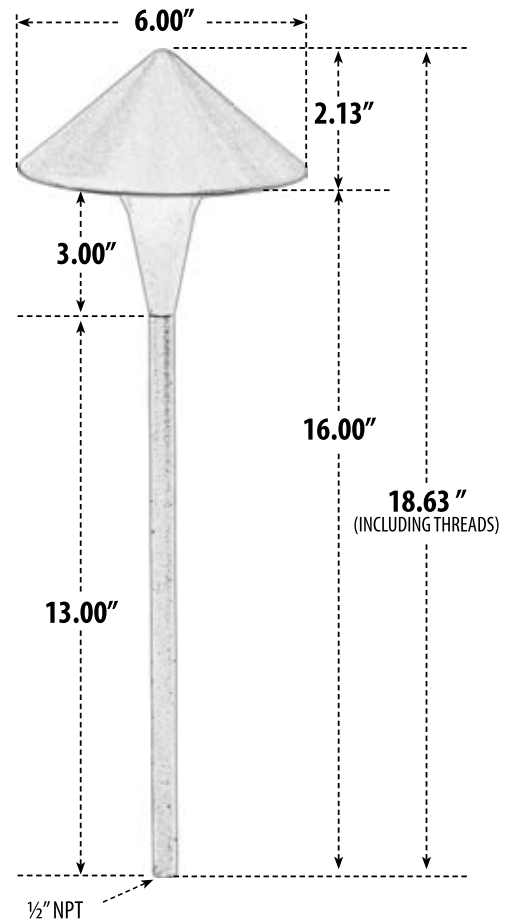

LV72

PATH, WALKWAY AND AREA LIGHT

- ▶ **Material:** Powder Coated Cast Aluminum
- ▶ **Lens:** White Reflector with Clear Plastic Diffuser
- ▶ **Lamp:** JC Bi-Pin Base (20W Maximum)

MODEL NUMBER	LAMP TYPE	ILLUMINANT TYPE	WATTS (W)	VOLTS (V)	LAMP(S) INCLUDED?
LV72	JC	HALOGEN	20	12	YES
LV-LED72	JC-LED	LED	1.3	12	YES

Pre-wired with UL Listed Direct Burial Wire/Cable

- ▶ **1/2" NPT**
- ▶ **Ground Spike Included for Installation**
- ▶ **Connector Available:** P-CN01 (sold separately) See page 89
- ▶ **Available Finish:** Black, Bronze, Verde Green, Patina Green, Dark Sand
- ▶ **ETL Approved**

Overall Dimensions:
18.63"H x 6.00"W x 6.00"D

Maximum Height: 18.63"
Width: 6.00"
Maximum Depth: 6.00"

Weight: 1.00 lbs
Approximate Wire Length: 25"
Box Dimensions:
19.25"H x 6.25"W x 6.25"D

DABMAR
LIGHTING